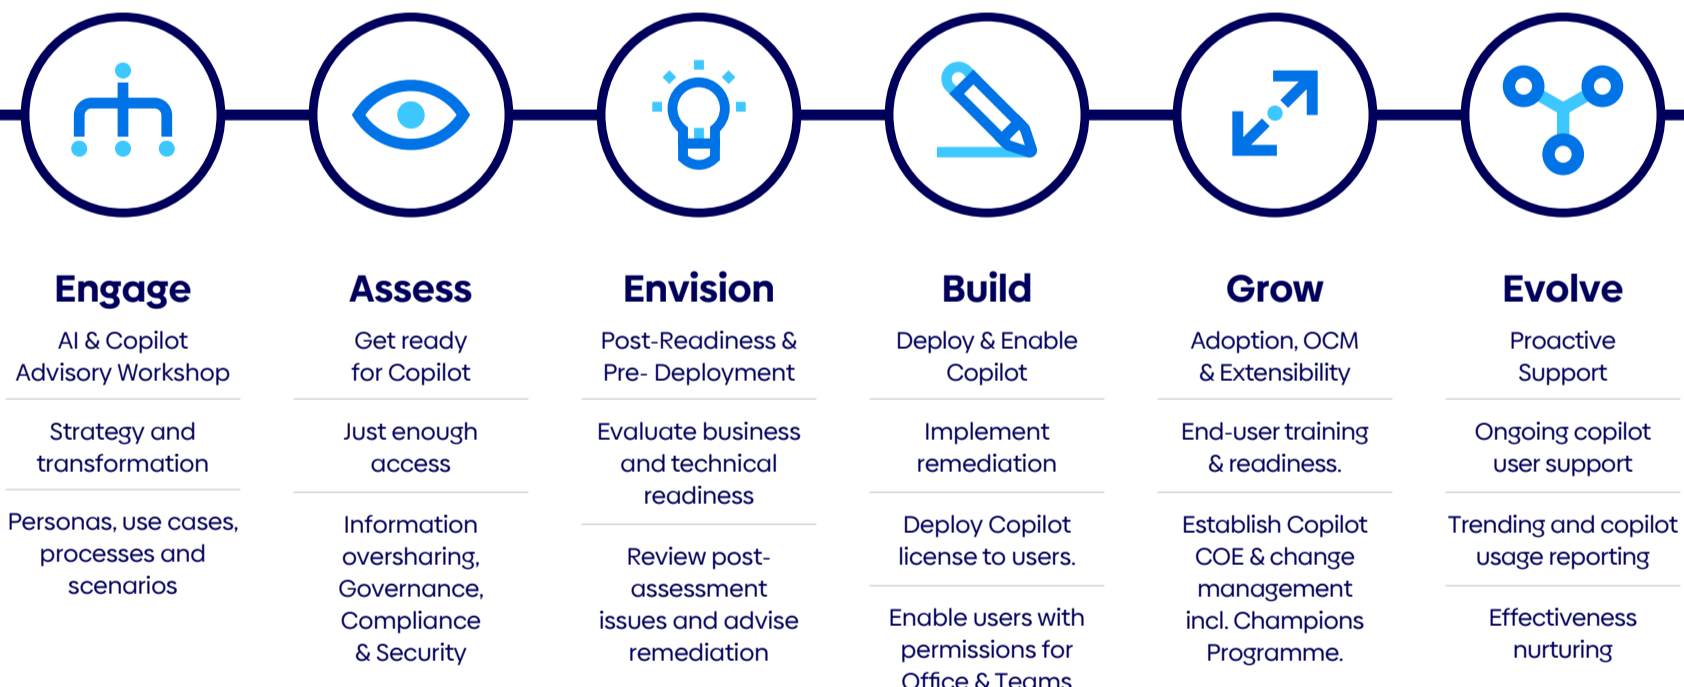

Evidence that it works

A global logistics provider cut code testing time by 80%

A large call center saw call handling productivity surge by 47%

A public sector undertaking improved productivity by 40%

A manufacturing group found knowledge management productivity went up 30%

Atos and Microsoft

Atos and Microsoft have been partners for over 20 years

Atos is a Microsoft Solutions Partner for Modern Work, and a specialist in adoption and change management

Atos is one of the first large Microsoft partners to have a Marketplace Copilot offering

Atos manages 1.7 million users of Microsoft 365 and holds over 3,400 certifications

Get your clients' data ready for Gen AI

Contact us today