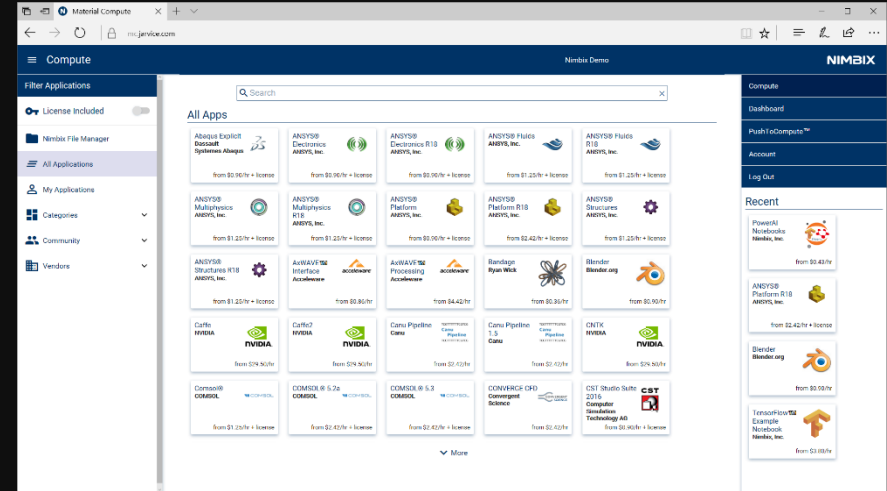

Nimbix Supercomputing Suite

World leader in hybrid HPC

Atos science + computing
November 2022

Enterprises need more Compute Power

Turning to Cloud

Engineers and data scientists are encountering significant computing bottlenecks for data and compute intensive applications.

Introducing Atos Nimbix

Global Elastic Supercomputing as a Service

- Point and Click Supercomputing on-demand
- Purchase Compute, Storage, Support and/or ancillary HPC services at any scale
- Fully elastic pay-as-you go consumption or reserved capacity in dozens of regions around the world
- Optionally federated existing CSP accounts to Atos Nimbix
- Dedicated Bare-Metal HPC on or off prem
- Sovereign cloud deployments