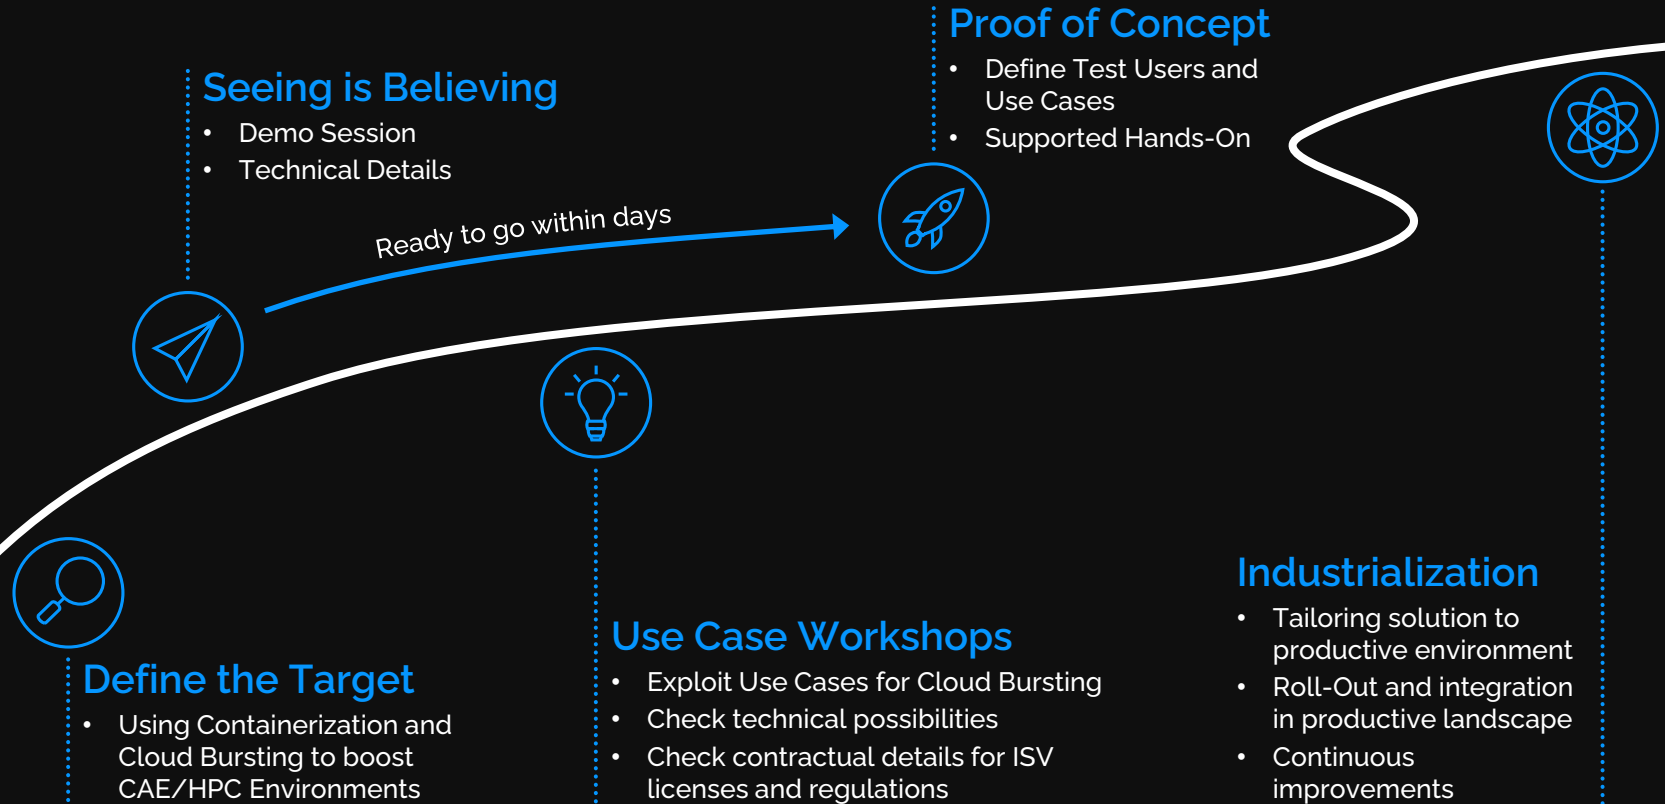

The Nimbix Journey

What's next?