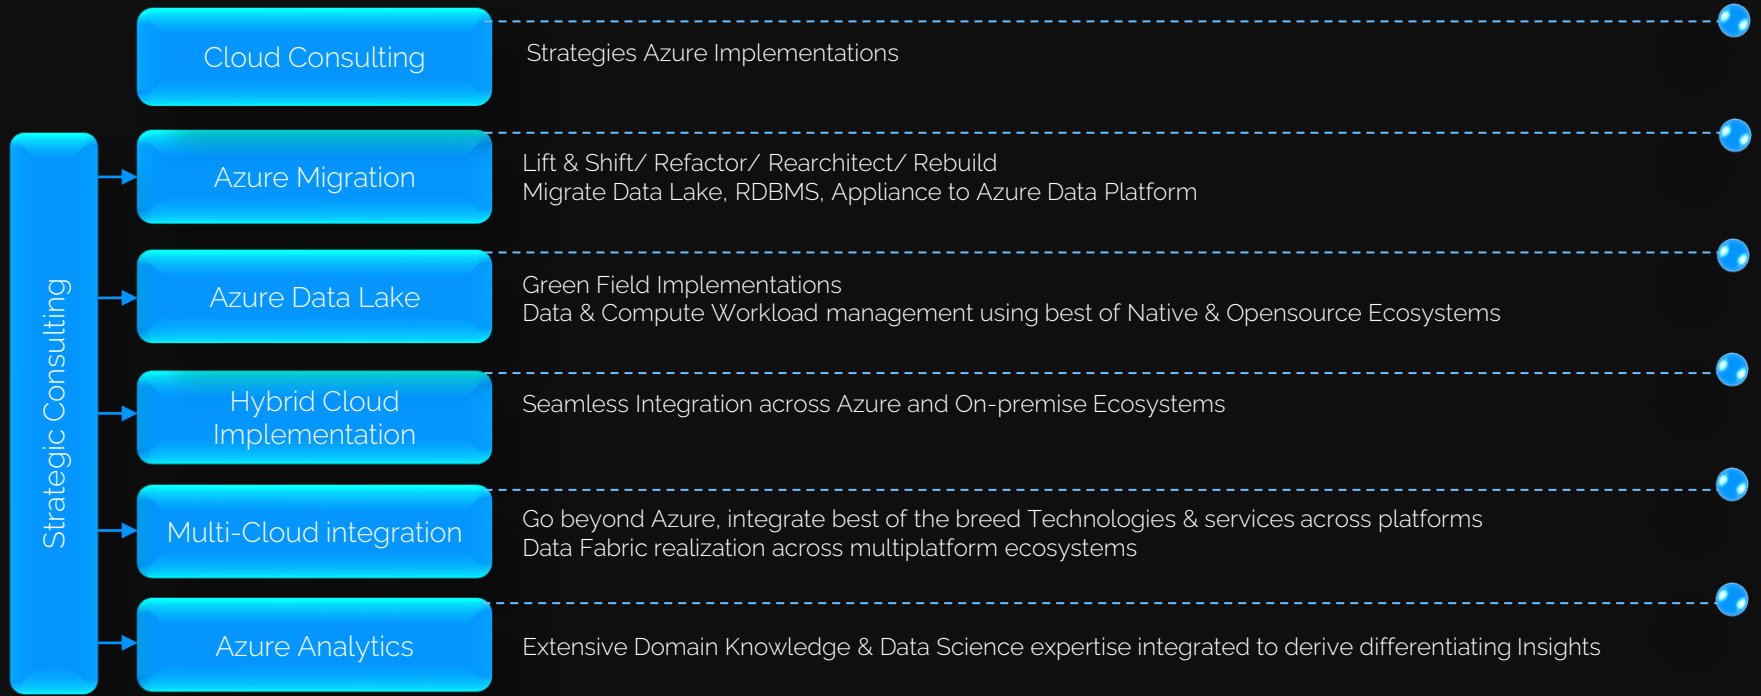

Specific Azure Offerings

Purpose build Catalogue for Helping Data Modernization using Azure