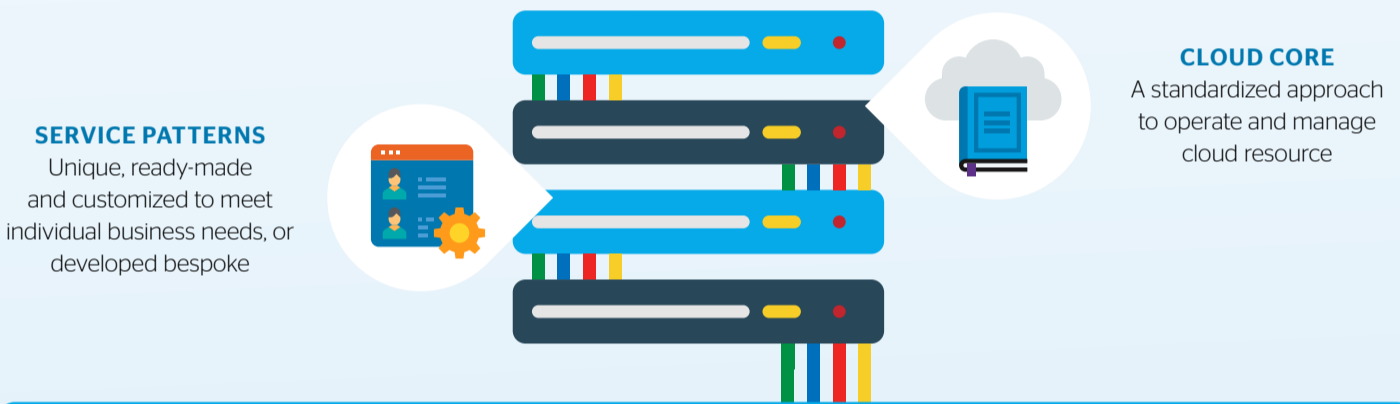

Plus an end-to-end framework approach to cloud strategy and adoption

Consultation, design and testing of your cloud solution

Platform tools to develop and operate your traditional and cloud-native workloads

On-going management

Enterprise-ready service patterns - innovating applications for competitive advantage. Designed to efficiently deliver your business objectives and significantly reduce costs. They enhance the speed of innovation to create a new application, e.g. to grow, open a new market, or expand product and service features, so you can achieve new levels of efficiency, flexibility and cost-savings.

BENEFITS

- ✓ **Increased speed**, of both innovation and service to the end-user
- ✓ **Improved time to value** and business performance
- ✓ **Predictable** infrastructure costs
- ✓ **Reduced costs** through right-sizing, and prioritizing and optimizing applications
- ✓ **A flexible storage resource** - easily scaled up and down
- ✓ **Enhanced security and visibility** to protect business continuity
- ✓ **Continuous guidance** on adopting and managing cloud-native services to **reduce costs and improve efficiency**, and to modernize and transform your organization

Why Atos DCS?

- **Technology-agnostic**
- **Public cloud provider certified experts**
- **A full life-cycle services provider**
- **Experts in designing, building and managing business-critical applications**
- **Deep vertical knowledge**
- **27,000 people working on application development**
- **Leader in Gartner's Magic Quadrant**

The Cloud Is Powered by Intel

Intel is the leading public cloud service providers with compatible Xeon® Scalable® processors, networking components, and solid-state drives, along with a rich portfolio of enabling technologies and a broad choice of industry collaborators. When it comes to deployment, the cloud is powered by Intel® technologies delivering reliable, scalable, workload-optimized performance across all types of applications and services.