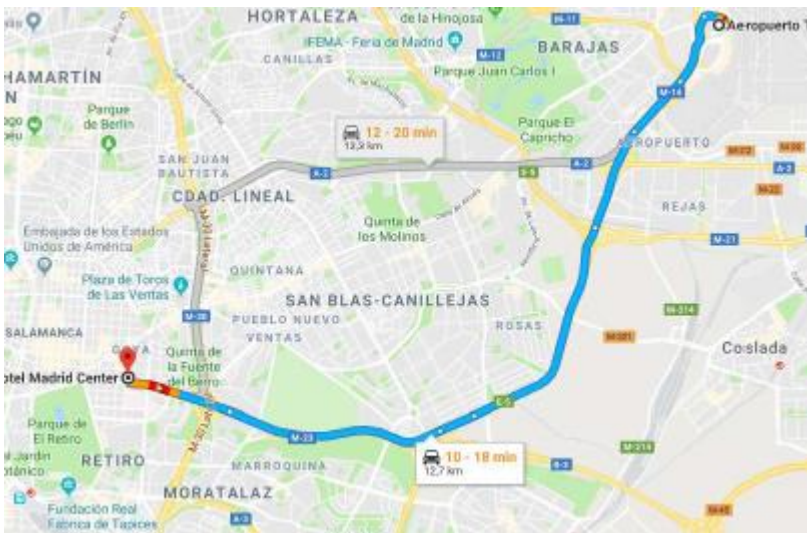

Effecting change

Expert Community Convention
10-12 September

Expert Community 

Atos

Options for reaching the hotel from the airport

Novotel Madrid Center
Calle de O'Donnell, 53
28009 Madrid
Spain
Tel: +34912214060

By taxi

By Public Transport

T4 AIRPORT
Subway

T1, T2, T3 AIRPORT