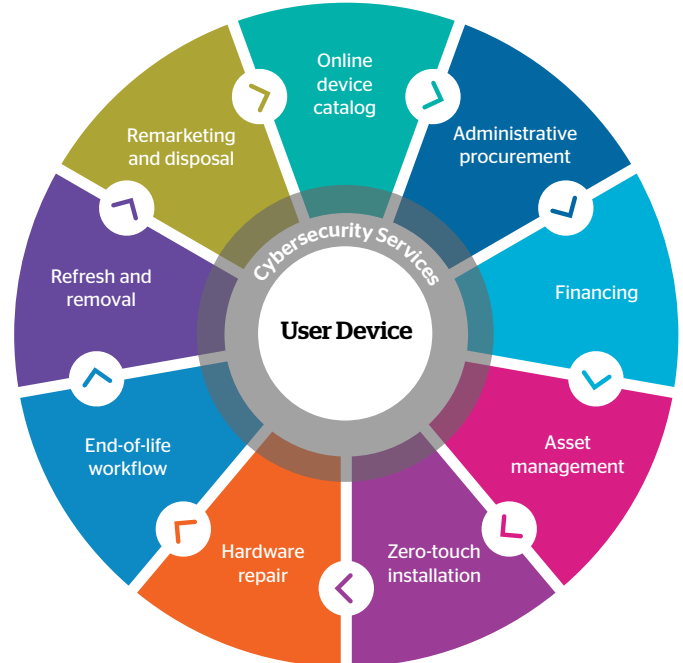

## How do you:

Provision devices?

Manage device lifecycles?

Keep devices secure and updated?

Control costs?

And keep customers happy?

## Solution:

Devices + lifecycle management + so much more + as-a-service

Workplace Mobility is a device subscription service from Atos. It provides devices and all the surrounding services using automation and standardization to deliver a consistent and secure user-focused experience.

Billed monthly

Per user

To facilitate cross-charging down to the department level

Users shop your catalog of devices approved for their jobs

## Workplace Mobility devices are:

Shipped directly to the users preloaded and ready to go

Preconfigured to your Workplace Mobility ecosystem

Compliant with policies that enable standardized services, security, automation and rich data analytics