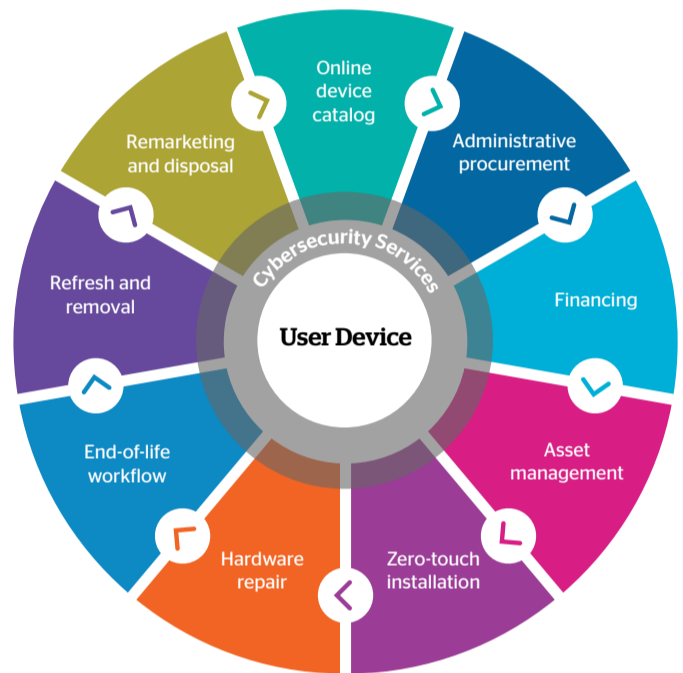

## How do you:

Provision devices to workers in varying locations?

Manage device lifecycles?

Keep devices secure, up-to-date and fresh?

And keep costs down?

## Solution:

Switch to Workplace Mobility and get out of the device business

Workplace Mobility is a device subscription service from Atos. It provides devices and all the surrounding services using automation and standardization to deliver a consistent and secure user-focused experience.

Billed monthly

Per user

To facilitate cross-charging down to the department level

Users shop your catalog of devices approved for their jobs

## Workplace Mobility devices are:

Shipped directly to users preloaded and ready to connect to back-office systems

Preconfigured to your Workplace Mobility ecosystem

Compliant with policies that enable standardized services, security, automation and rich data analytics