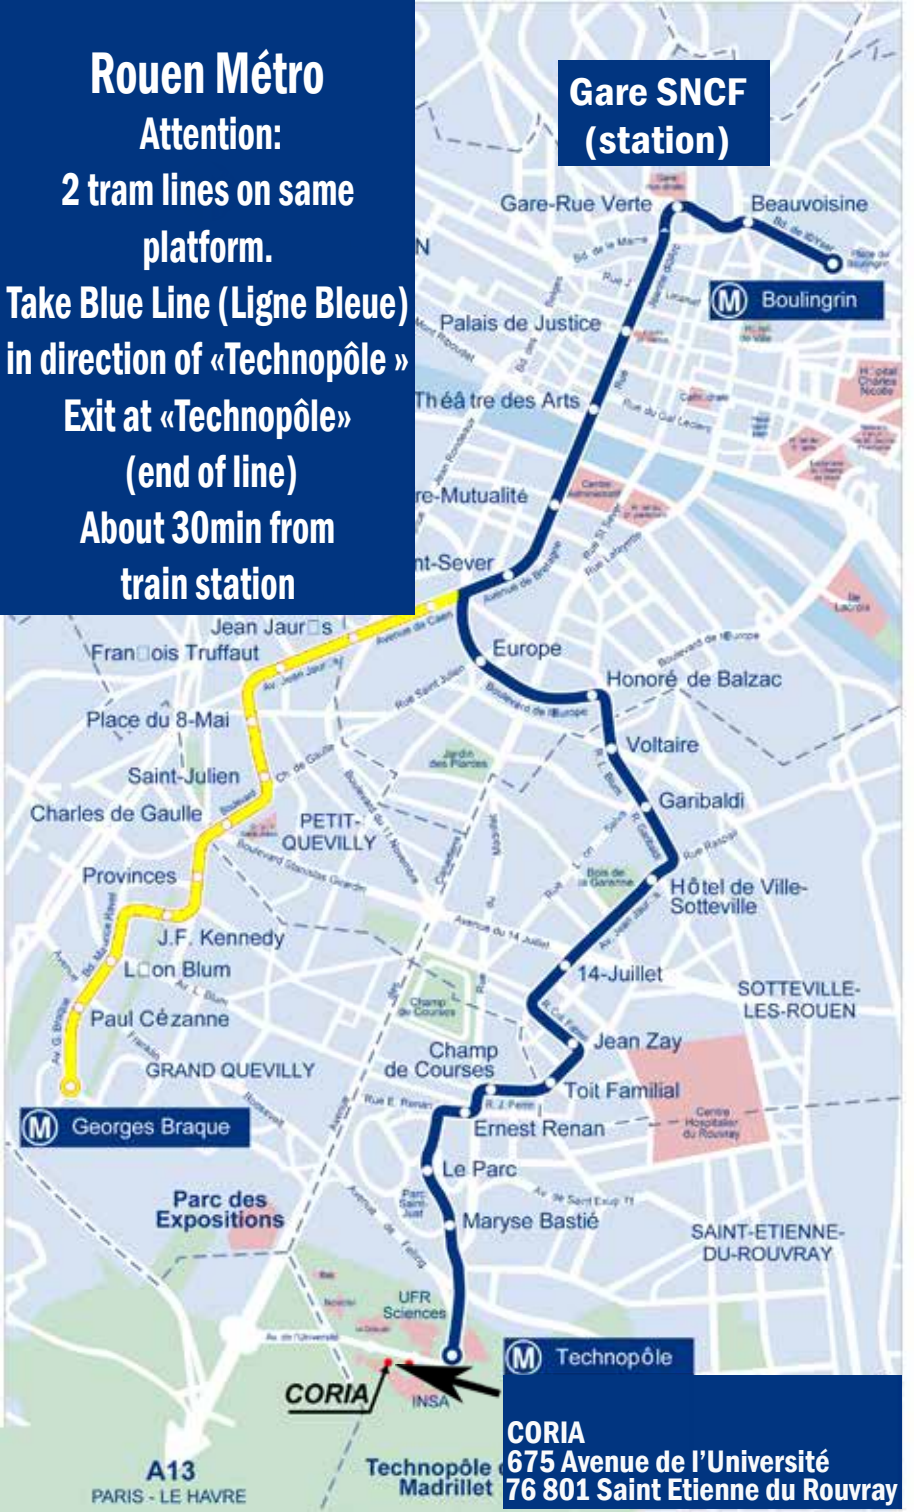

Rouen Métro

Attention:

2 tram lines on same platform.

Take Blue Line (Ligne Bleue) in direction of «Technopôle»

Exit at «Technopôle» (end of line)

About 30min from train station

Gare SNCF (station)

M Georges Braque

M Technopôle

CORIA **INSA**

M Technopôle

CORIA
675 Avenue de l'Université
76 801 Saint Etienne du Rouvray

A13
PARIS - LE HAVRE

Technopôle
Madrillet