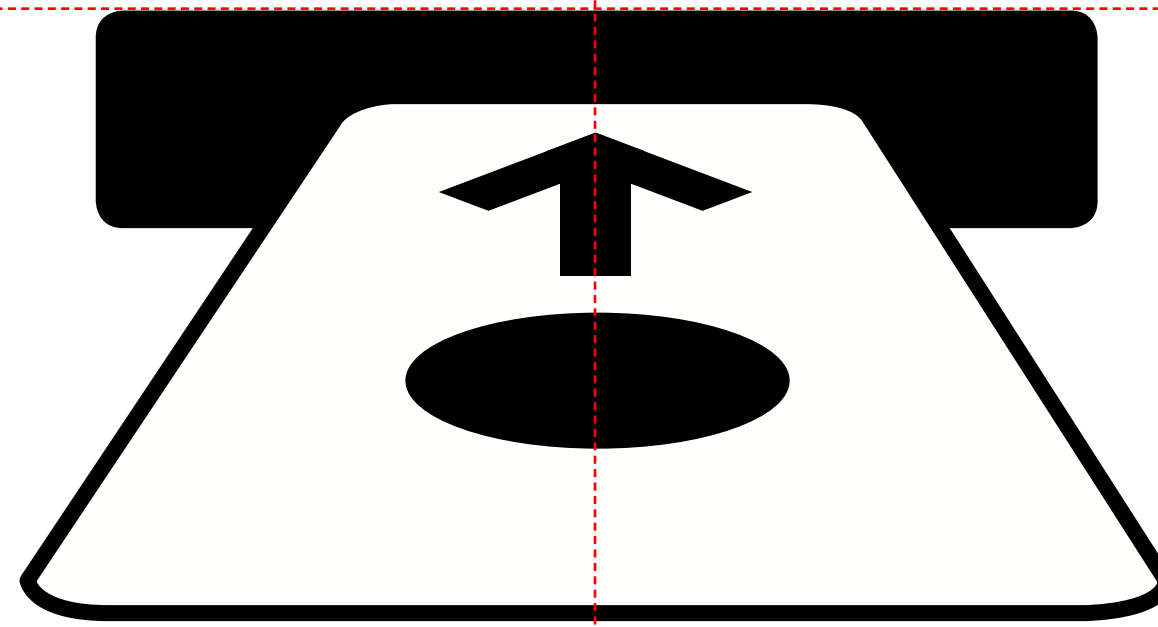

Background colour
RGB: 217,217,217

x 260
y 200
b 1400
h 680

y 380
centred
Glober SemiBold 58 pt

Voer een kaart in

y 580
centred