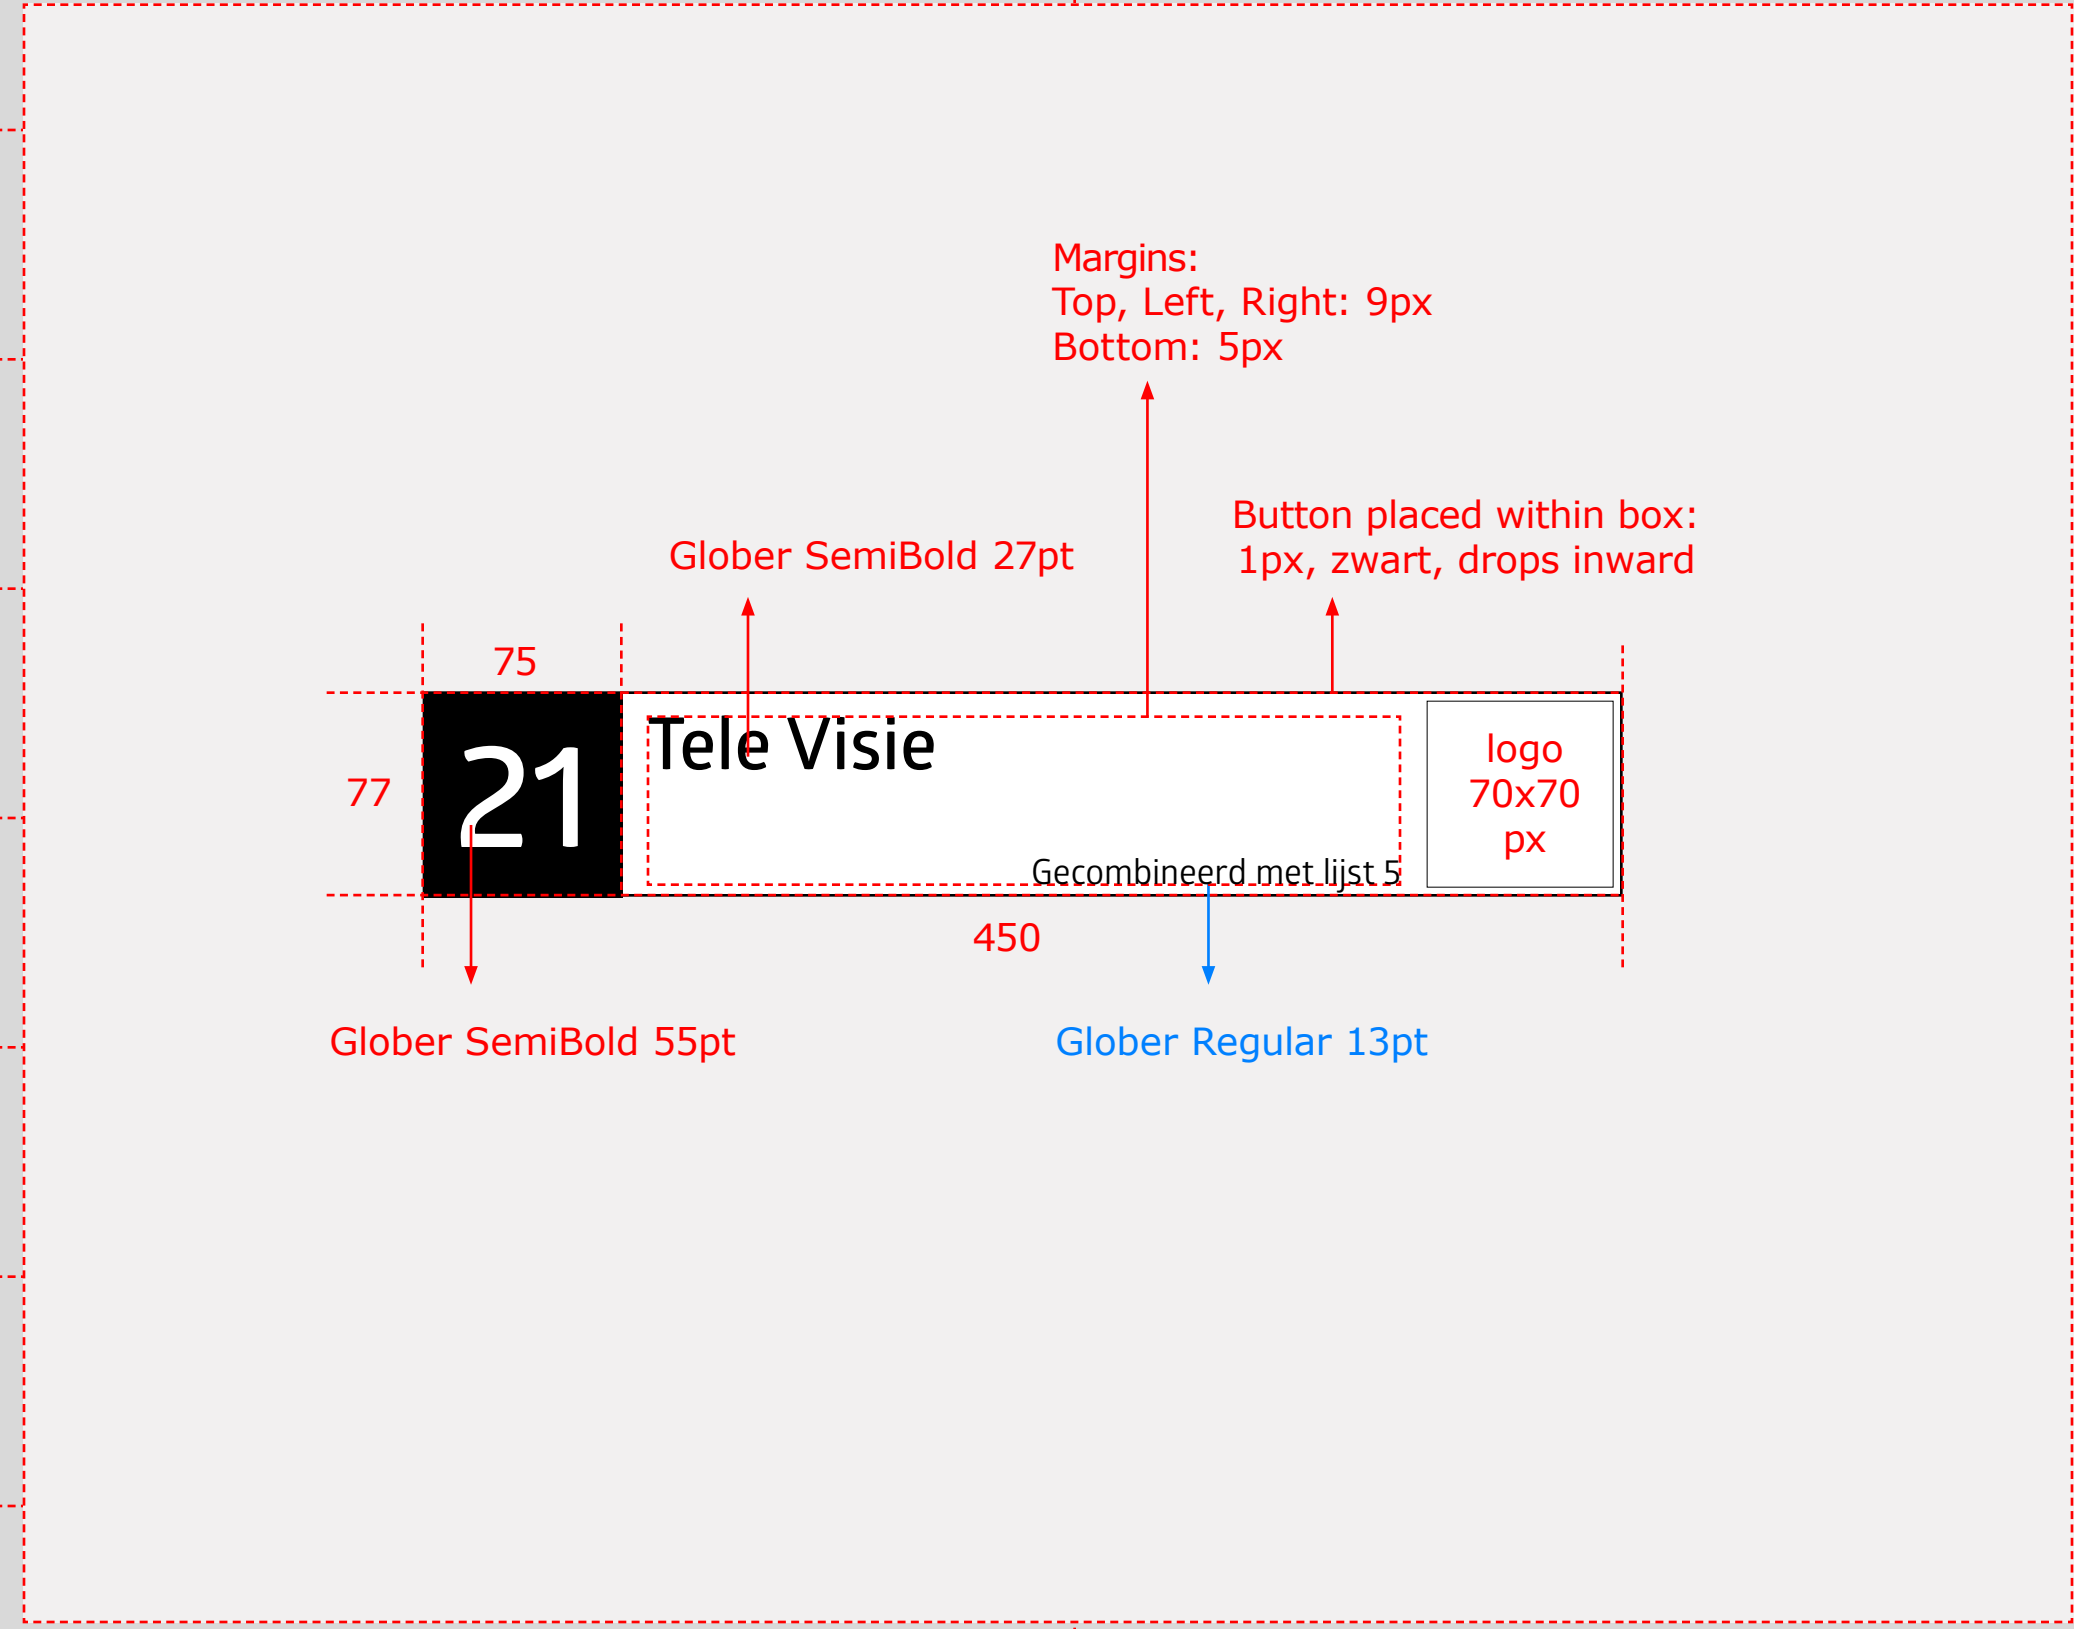

20 Fietspartij 

21 Tele Visie 

Blanco

As long as the button is held down a semi-transparent black box (30% black) is displayed over the button. This applies to all buttons.

Example

Partij 3 Europese Weermannen