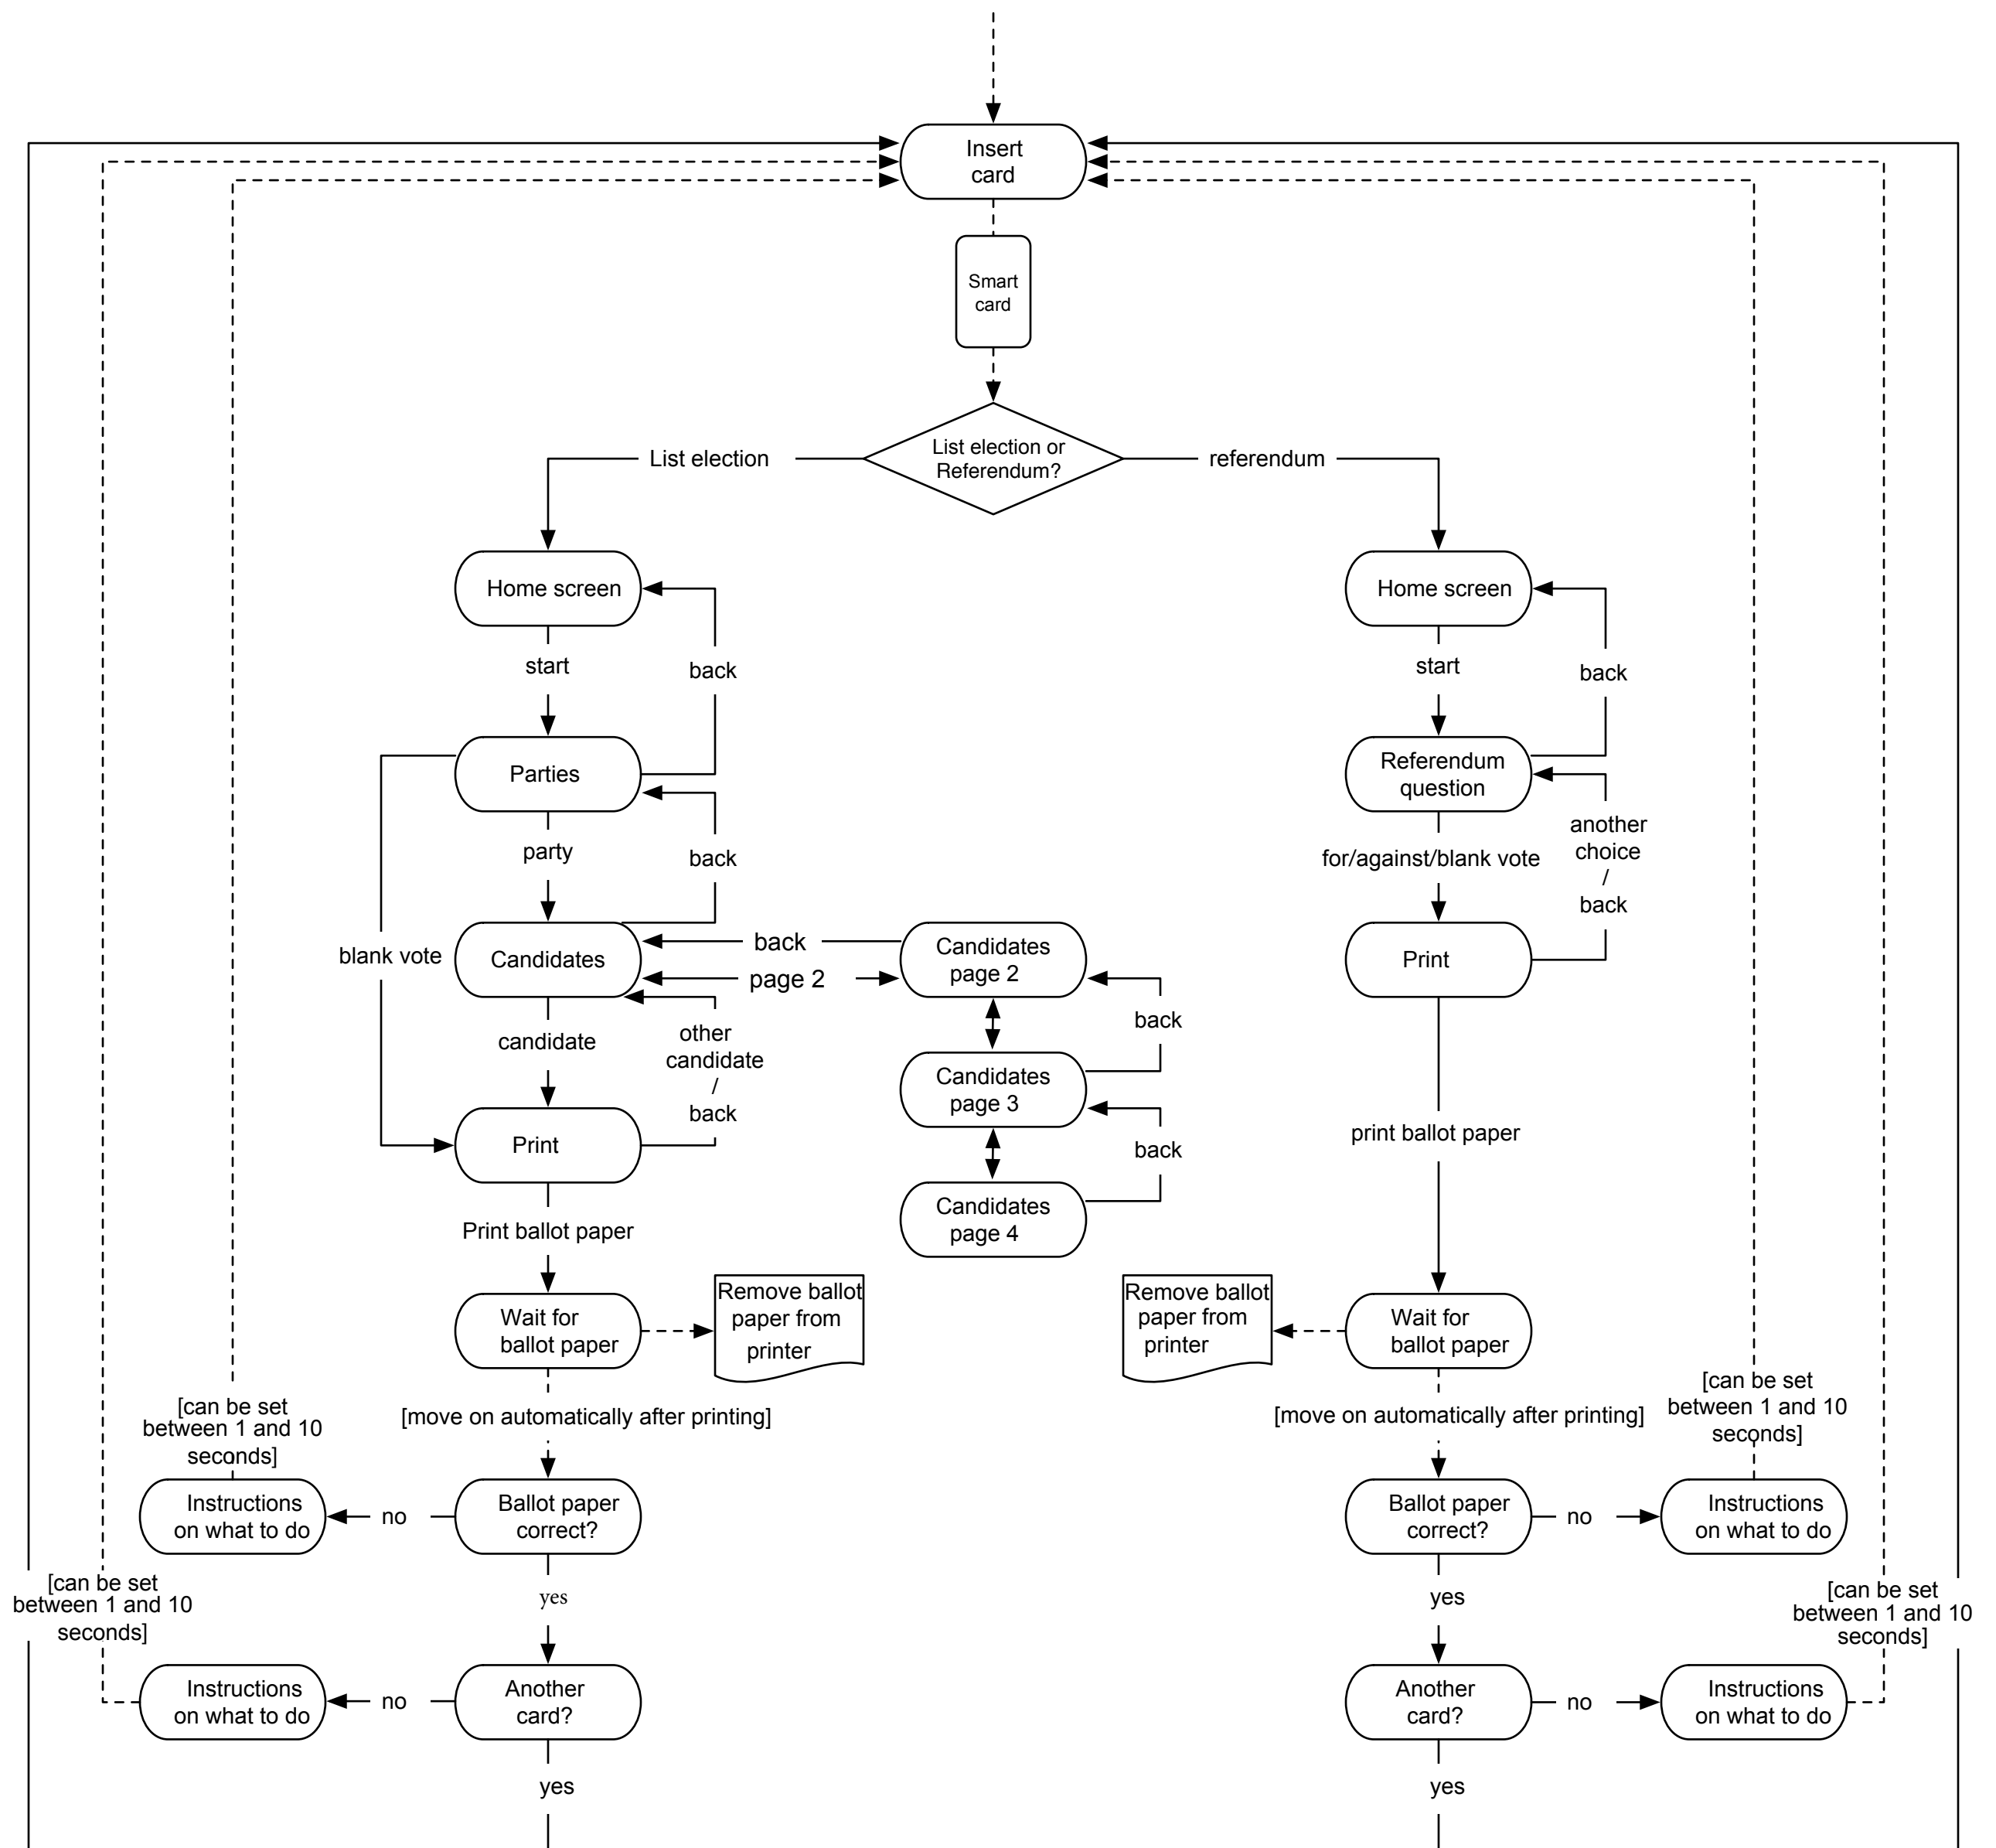

Choice process ballot printer 2016

V18
19 January 2016

- action by system user
- action by ballot printer
- screen
- confirmation in previous screen
- ballot paper
- choice by the ballot printer

Background colour
RGB: 217,217,217