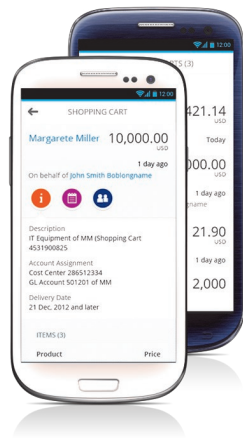

Our Solution - SAP Fiori

With **SAP Fiori** these requirements can be covered easily, quickly and flexibly. SAP Fiori is a collection of various applications, which offers intuitive utilization of frequently used software functions – over various devices ranging from desktop to tablets all the way to smartphones.