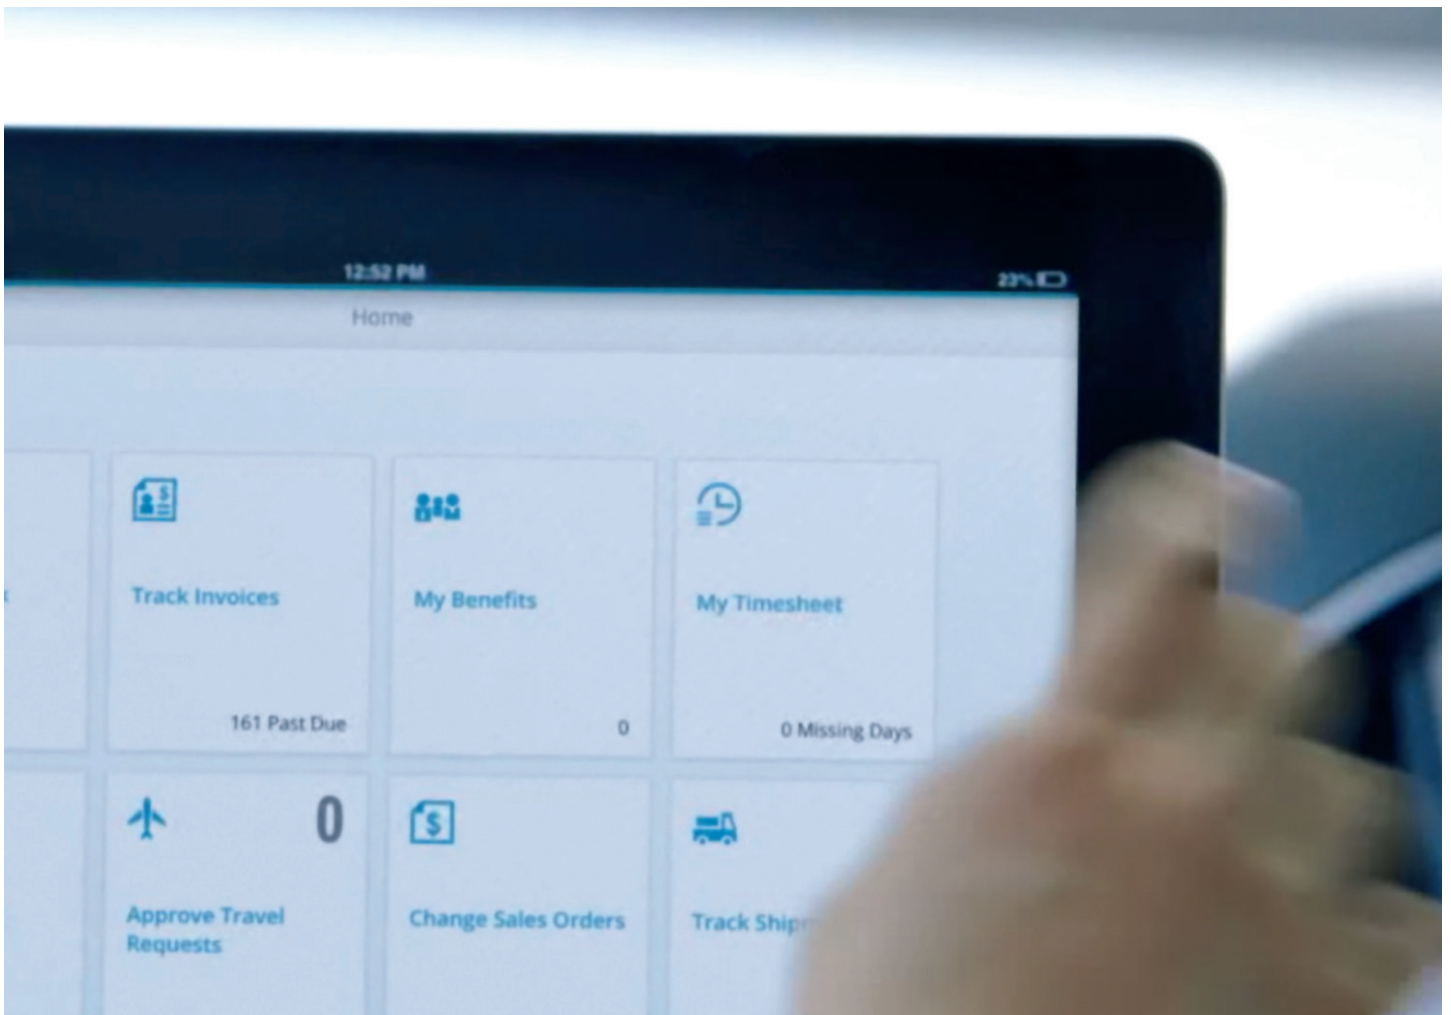

Cloud Solutions

Simplify daily enterprise work

SAP Fiori – The Mobility Solution for all Devices

Your business technologists. Powering progress.

Atos

Offering

Leverage SAP

Intuitive applications for important business functions.
Quick implementation on various terminals and devices.

Keep simple things simple

In times of IT-Consumerization, the users' expectations of their workplace are clear:

- Constant **availability of information** – any time and from any place
- **Transparency** and **efficiency** of processes
- **Usability** – business applications must be intuitive to use and operate

Our Solution - SAP Fiori

With **SAP Fiori** these requirements can be covered easily, quickly and flexibly. SAP Fiori is a collection of various applications, which offers intuitive utilization of frequently used software functions – over various devices ranging from desktop to tablets all the way to smartphones.