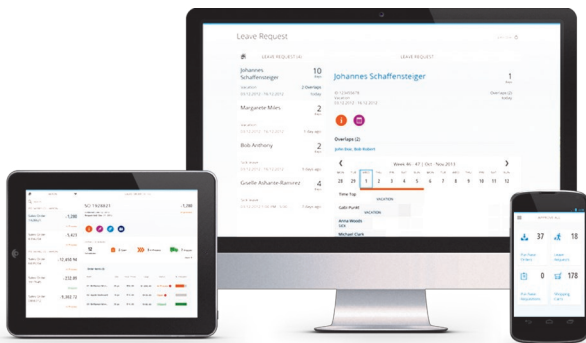

Cloud Solutions

Simplify daily enterprise work

SAP Fiori – The Mobility Solution for all Devices

Your business technologists. Powering progress.

Atos

Offering

Leverage SAP

Intuitive applications for important business functions.
Quick implementation on various terminals and devices.

Our Solution - SAP Fiori

With **SAP Fiori** these requirements can be covered easily, quickly and flexibly. SAP Fiori is a collection of various applications, which offers intuitive utilization of frequently used software functions – over various devices ranging from desktop to tablets all the way to smartphones.