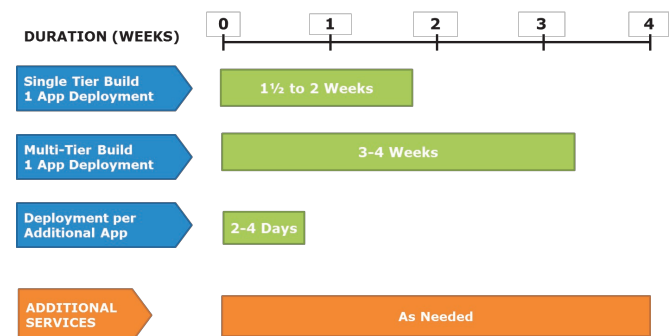

Our Offer

SAP Fiori – Setup Package

Installation and configuration SAP Fiori on a single SAP system instance

Incl. 2 standard Fiori applications

- SAP Fiori – Approve Purchase Orders
- SAP Fiori – Approve Purchase Requisitions

For more information:
Please contact it-solutions.hr@atos.net
or visit hr.atos.net

hr.atos.net

Atos, the Atos logo, Atos Consulting, Atos Worldline, Atos Sphere, Atos Cloud, Atos Healthcare (in the UK) and Atos Worldgrid are registered trademarks of Atos SE. April 2013 © 2014 Atos.